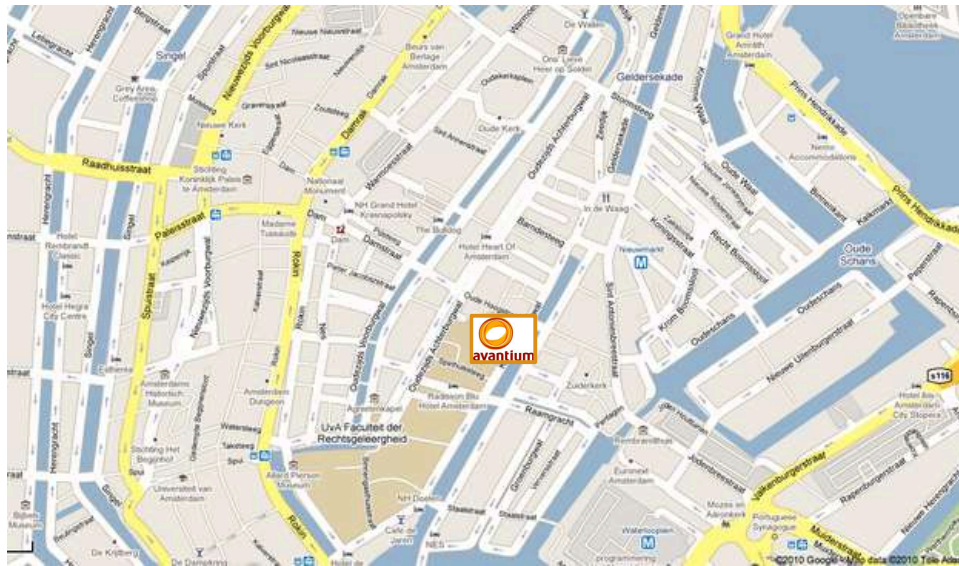

How to get to the Annual General Meeting 2019

Address

Euronext
Beursplein 5
1012 JW Amsterdam
The Netherlands

Parking

You can use Q-Park Bijenkorf
Directions: high way S112, directions;
Wibautstraat, Stopera, Bijenkorf

Parking fee; each 29 minutes – 3 euro

[Parkeergarage de Bijenkorf - Amsterdam - q.park.nl](http://Parkeergarage.de.Bijenkorf-Amsterdam-q.park.nl)

Park and Ride

At Amsterdam's Park and Ride (P+R) car parks, you can park your car for €8 per 24 hours. These rates only apply if you then travel with public transport into the city centre.